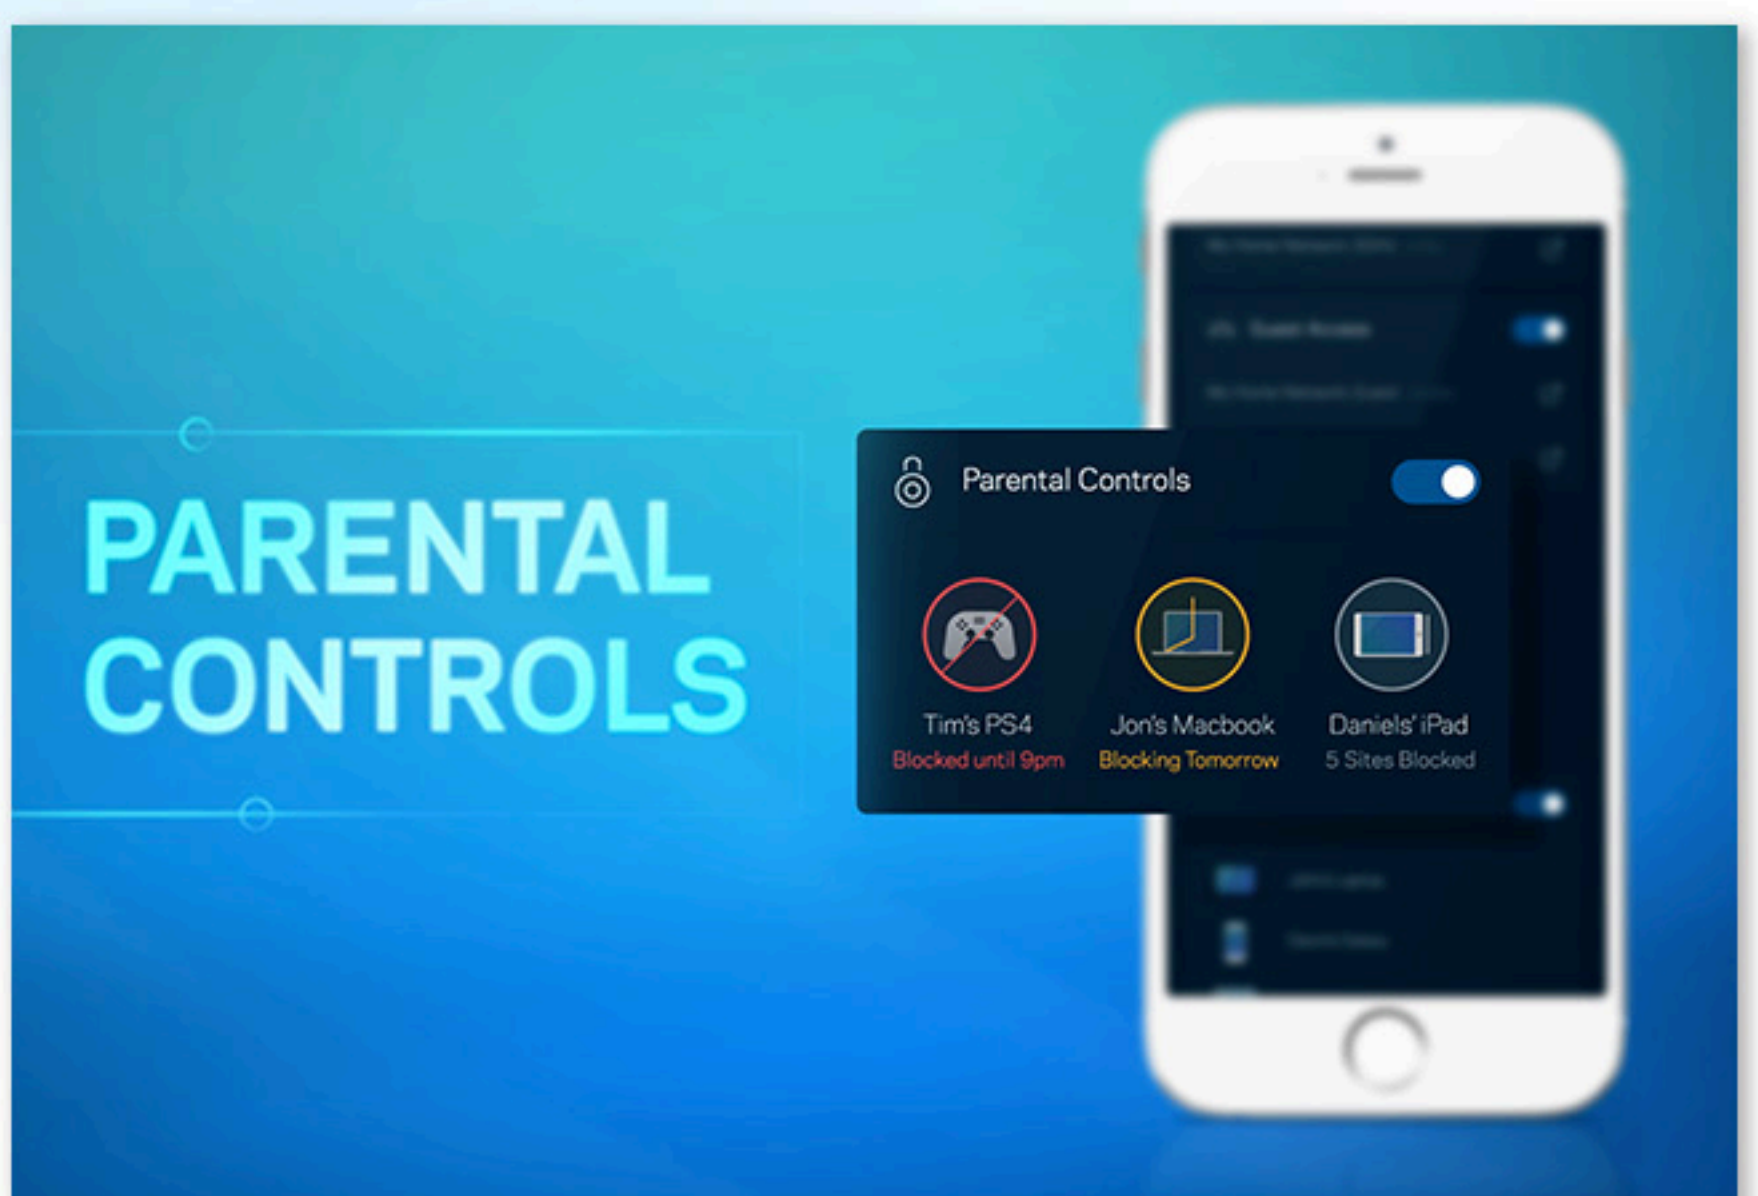

LINKSYS

WI-FI FOR LIFE

MAX-STREAM™ AC5400 Router
Get the speeds you crave—across all your devices—with the fastest tri-band router in its class

MAX-STREAM™ A1900+ Range Extender
Get more range from your Wi-Fi and never lose your connection because of a dead zone in your home

MAX-STREAM™ AC600 Adapter
Instantly upgrade your PC to Next-Gen AC Wi-Fi with a few simple steps

WRT™ 3200ACM MU-MIMO GIGABIT ROUTER

PERFORMANCE PERFECTED®

The world's fastest dual-band router, the WRT3200ACM features Tri-stream 160 for 2x the bandwidth, as well as MU-MIMO technology and open-source customization to deliver the ultimate in speed and power for all your streaming needs.

[SHOP NOW](#)

MAX-STREAM™ AC5400 MU-MIMO GIGABIT ROUTER

SUPERCHARGE YOUR WORK AND PLAY

Delivering speeds that are 57% faster than any other router, the Next-Gen AC Wi-Fi Router with MU-MIMO technology is the fastest Tri-Band router on the market today; ideal for all your office and entertainment devices.

[SHOP NOW](#)

IDEAL FOR 4K HDTV

MAX-STREAM™ AC1750 MU-MIMO GIGABIT ROUTER

WI-FI FOR ALL

The newest addition to the MAX-STREAM™ family, the AC1750 MU-MIMO Wi-Fi Router is the ideal mix of affordability and Next-Gen AC Wi-Fi performance to meet the needs of your entire family.

[SHOP NOW](#)

IDEAL FOR 4K HDTV

Seamless Roaming

WI-FI THAT FOLLOWS YOU

Pair any Max-Stream Router and Range Extender to enable Seamless Roaming technology, which allows you to move freely in and around every room in your house. It will automatically connect your device to the strongest Wi-Fi signal, so you can stream with confidence.

[SEE DEMO](#)

Smart Wi-Fi

MANAGE YOUR HOME WI-FI WITH THE SMART WI-FI APP