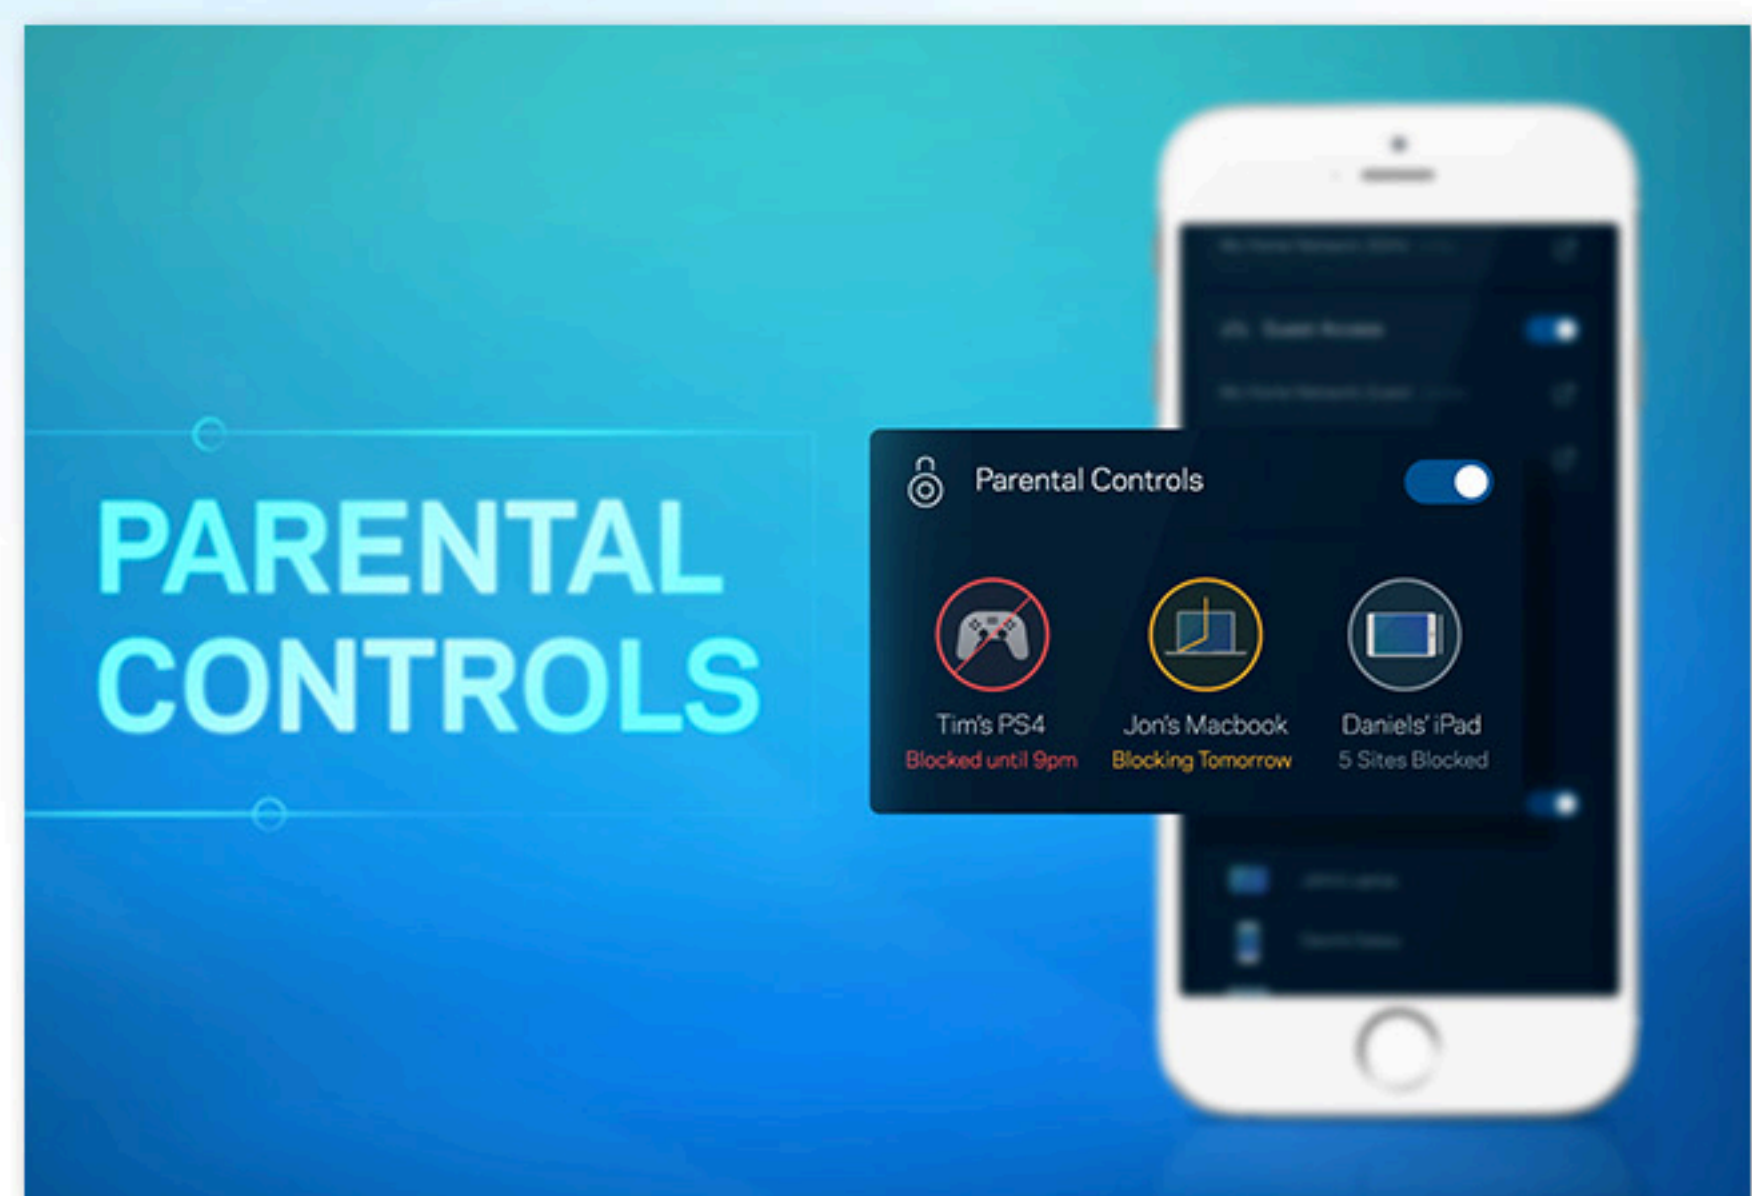

LINKSYS

Wi-Fi FOR LIFE

MAX-STREAM™ AC5400 Router
Get the speeds you crave—across all your devices—with the fastest tri-band router in its class

MAX-STREAM™ A1900+ Range Extender
Get more range from your Wi-Fi and never lose your connection because of a dead zone in your home

MAX-STREAM™ AC600 Adapter
Instantly upgrade your PC to Next-Gen AC Wi-Fi with a few simple steps

WRT™ 3200ACM MU-MIMO GIGABIT ROUTER

PERFORMANCE PERFECTED®

The world's fastest dual-band router, the WRT3200ACM features Tri-stream 160 for 2x the bandwidth, as well as MU-MIMO technology and open-source customization to deliver the ultimate in speed and power for all your streaming needs.

[SHOP NOW](#)

MAX-STREAM™ AC5400 MU-MIMO GIGABIT ROUTER

SUPERCHARGE YOUR WORK AND PLAY

Delivering speeds that are 57% faster than any other router, the Next-Gen AC Wi-Fi Router with MU-MIMO technology is the fastest Tri-Band router on the market today; ideal for all your office and entertainment devices.

[SHOP NOW](#)

IDEAL FOR 4K HDTV

MAX-STREAM™ AC1750 MU-MIMO GIGABIT ROUTER

Wi-Fi FOR ALL

The newest addition to the MAX-STREAM™ family, the AC1750 MU-MIMO Wi-Fi Router is the ideal mix of affordability and Next-Gen AC Wi-Fi performance to meet the needs of your entire family.

[SHOP NOW](#)

IDEAL FOR 4K HDTV

Seamless Roaming

Wi-Fi THAT FOLLOWS YOU

Pair any Max-Stream Router and Range Extender to enable Seamless Roaming technology, which allows you to move freely in and around every room in your house. It will automatically connect your device to the strongest Wi-Fi signal, so you can stream with confidence.

[SEE DEMO](#)

Smart Wi-Fi

MANAGE YOUR HOME Wi-Fi WITH THE SMART Wi-Fi APP