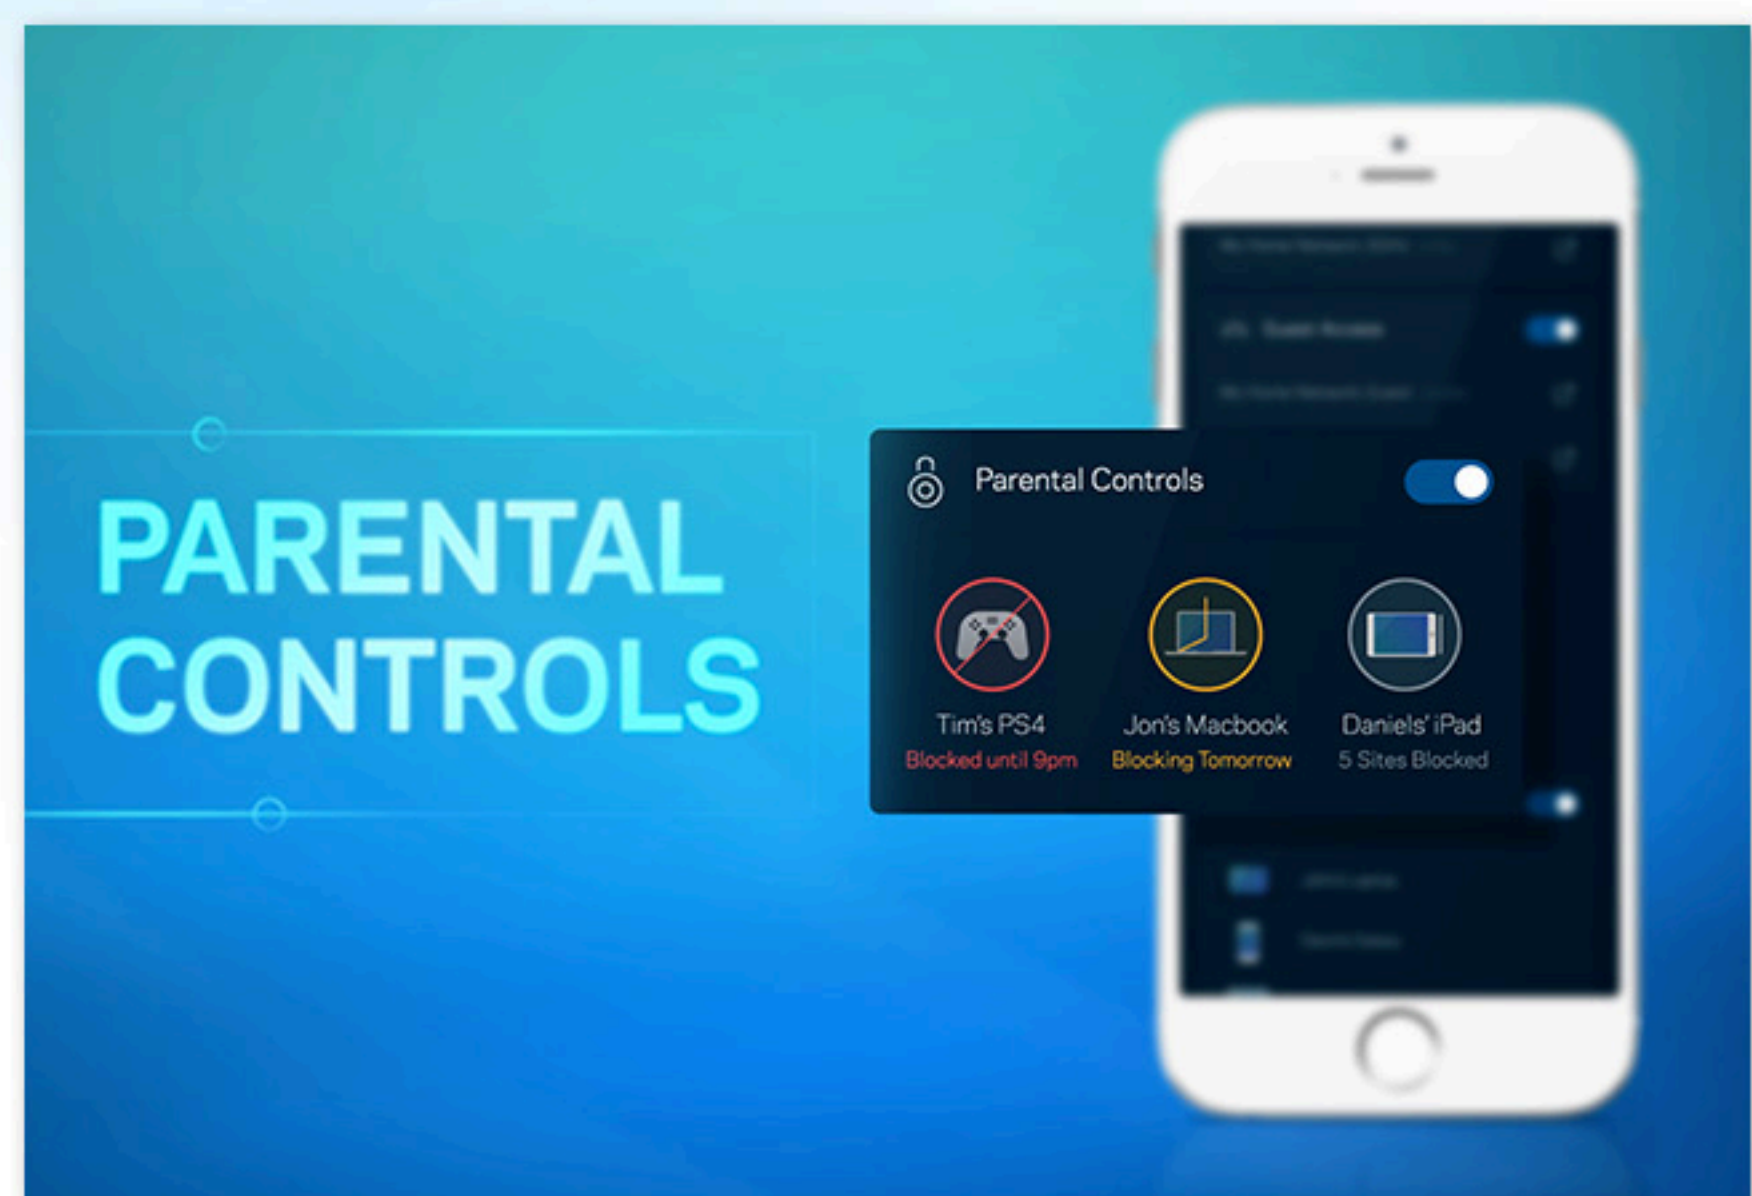

LINKSYS

Wi-Fi FOR LIFE

MAX-STREAM™ AC5400 Router
Get the speeds you crave—across all your devices—with the fastest tri-band router in its class

MAX-STREAM™ A1900+ Range Extender
Get more range from your Wi-Fi and never lose your connection because of a dead zone in your home

MAX-STREAM™ AC600 Adapter
Instantly upgrade your PC to Next-Gen AC Wi-Fi with a few simple steps

WRT™ 3200ACM MU-MIMO GIGABIT ROUTER

PERFORMANCE PERFECTED®

The world's fastest dual-band router, the WRT3200ACM features Tri-stream 160 for 2x the bandwidth, as well as MU-MIMO technology and open-source customization to deliver the ultimate in speed and power for all your streaming needs.

SHOP NOW

MAX-STREAM™ AC5400 MU-MIMO GIGABIT ROUTER

SUPERCHARGE YOUR WORK AND PLAY

Delivering speeds that are 57% faster than any other router, the Next-Gen AC Wi-Fi Router with MU-MIMO technology is the fastest Tri-Band router on the market today; ideal for all your office and entertainment devices.

SHOP NOW

IDEAL FOR 4K HDTV

MAX-STREAM™ AC1750 MU-MIMO GIGABIT ROUTER

Wi-Fi FOR ALL

The newest addition to the MAX-STREAM™ family, the AC1750 MU-MIMO Wi-Fi Router is the ideal mix of affordability and Next-Gen AC Wi-Fi performance to meet the needs of your entire family.

SHOP NOW

IDEAL FOR 4K HDTV

Seamless Roaming

Wi-Fi THAT FOLLOWS YOU

SEE DEMO

Smart Wi-Fi

MANAGE YOUR HOME Wi-Fi WITH THE SMART Wi-Fi APP

Access and control your home network from your mobile device anytime, anywhere. With updated features and intuitive design, the app offers real-time updates; added parental controls; device prioritization; and even customizable guest access, complete with dedicated password.

SEE DEMO

NEVER MISS A Wi-Fi BEAT

SHOP NOW

MAX-STREAM™ AC1750 MU-MIMO GIGABIT ROUTER

MAX-STREAM™ AC1900 MU-MIMO GIGABIT ROUTER