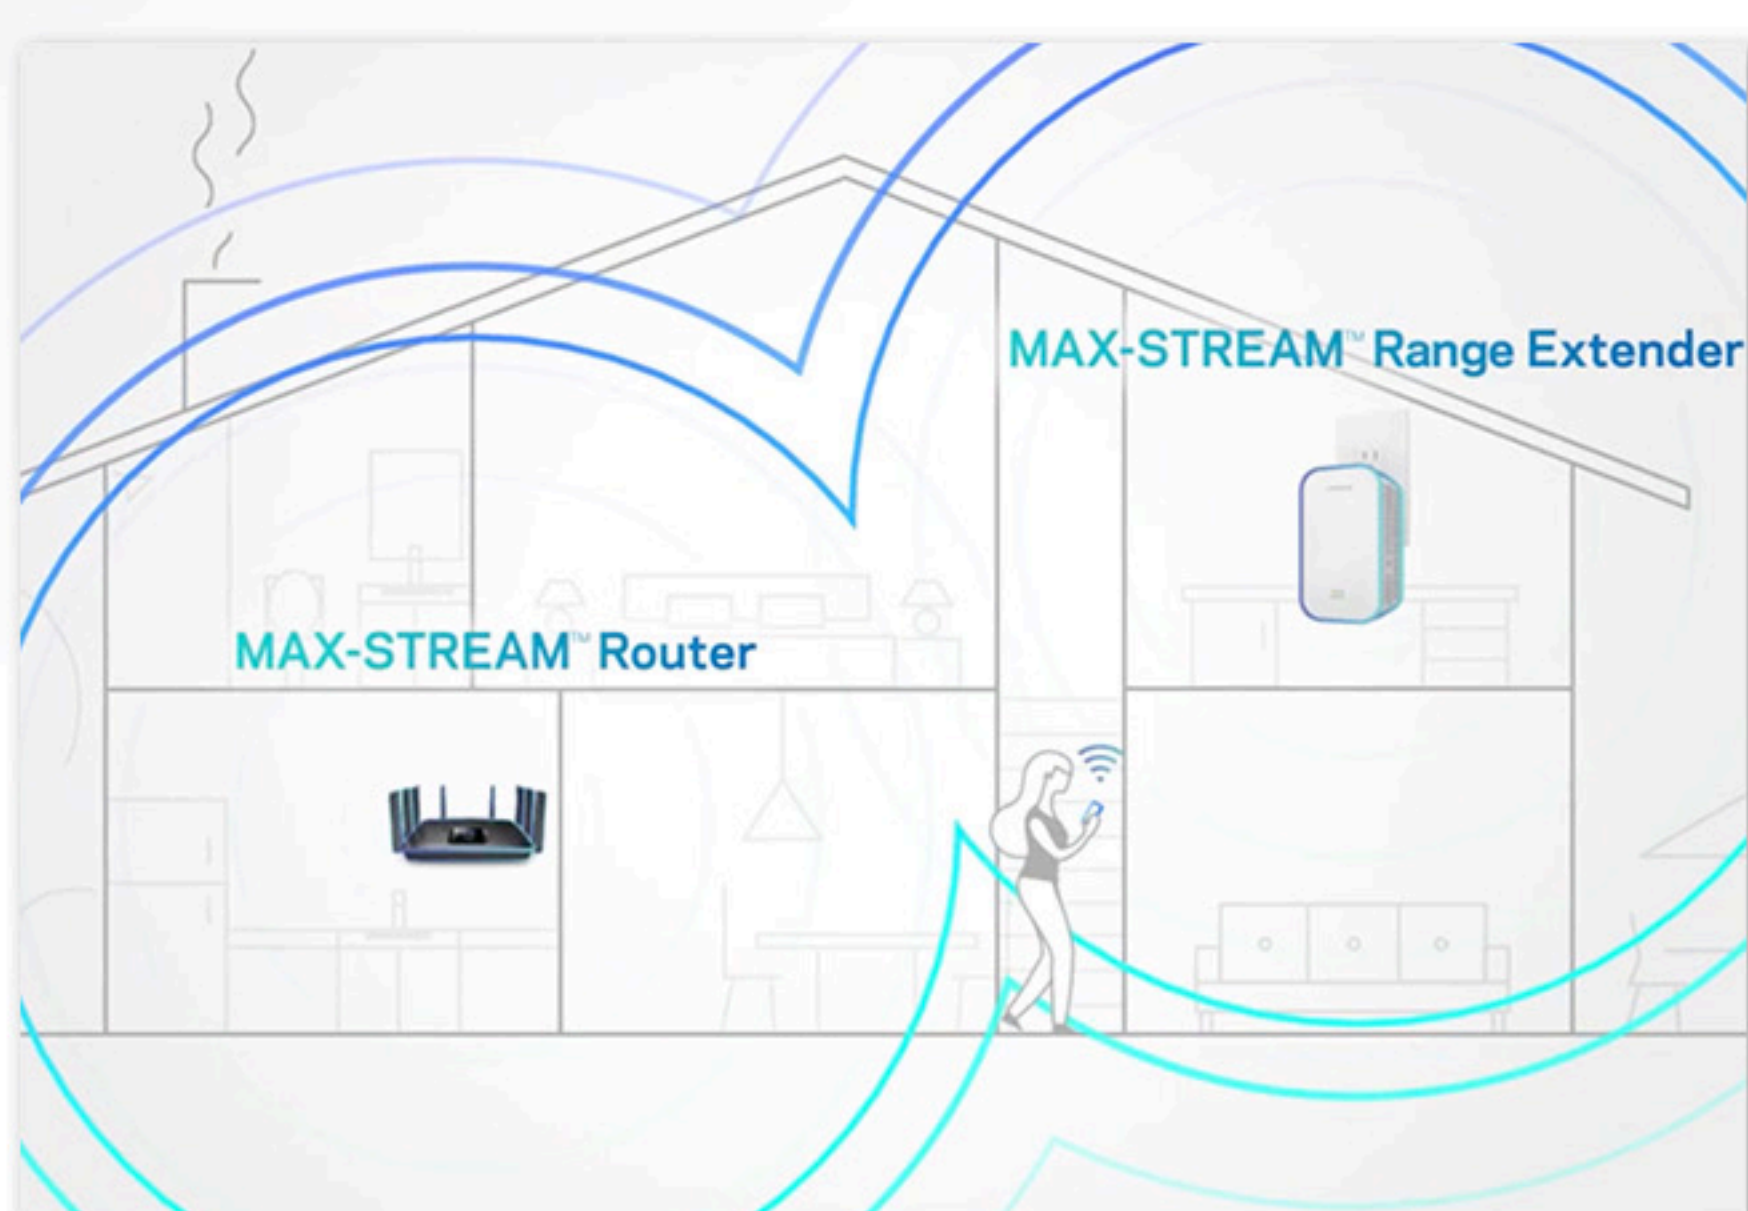

Smart Wi-Fi

MANAGE YOUR HOME WI-FI WITH THE SMART WI-FI APP

Access and control your home network from your mobile device anytime, anywhere. With updated features and intuitive design, the app offers real-time updates; added parental controls; device prioritization; and even customizable guest access, complete with dedicated password.

[SEE DEMO](#)