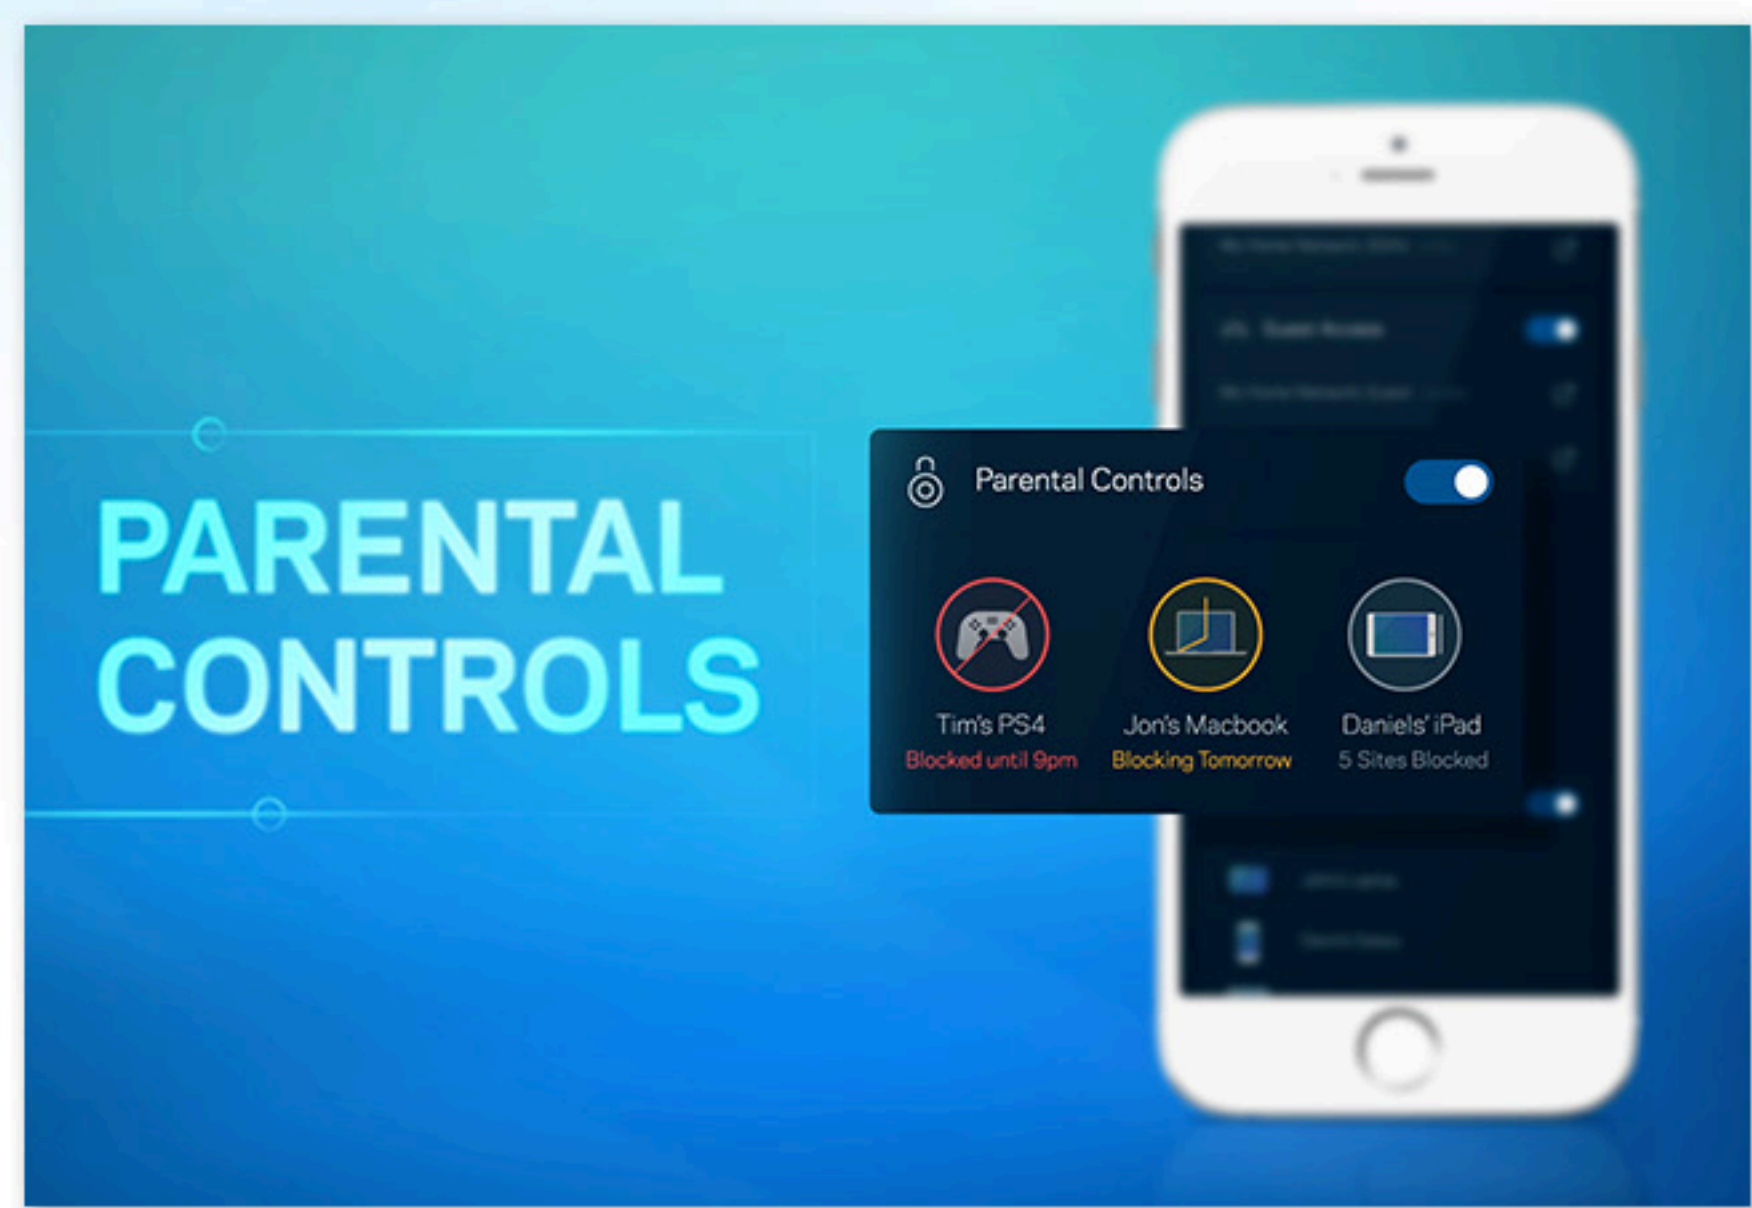

LINKSYS

Wi-Fi FOR LIFE

MAX-STREAM™ AC5400 Router
Get the speeds you crave—across all your devices—with the fastest tri-band router in its class

MAX-STREAM™ A1900+ Range Extender
Get more range from your Wi-Fi and never lose your connection because of a dead zone in your home

MAX-STREAM™ AC600 Adapter
Instantly upgrade your PC to Next-Gen AC Wi-Fi with a few simple steps

WRT™ 3200ACM MU-MIMO GIGABIT ROUTER

PERFORMANCE PERFECTED®

The world's fastest dual-band router, the WRT3200ACM features Tri-stream 160 for 2x the bandwidth, as well as MU-MIMO technology and open-source customization to deliver the ultimate in speed and power for all your streaming needs.

SHOP NOW

MAX-STREAM™ AC5400 MU-MIMO GIGABIT ROUTER

SUPERCHARGE YOUR WORK AND PLAY

Delivering speeds that are 57% faster than any other router, the Next-Gen AC Wi-Fi Router with MU-MIMO technology is the fastest Tri-Band router on the market today; ideal for all your office and entertainment devices.

SHOP NOW

IDEAL FOR 4K HDTV

MAX-STREAM™ AC1750 MU-MIMO GIGABIT ROUTER

Wi-Fi FOR ALL

The newest addition to the MAX-STREAM™ family, the AC1750 MU-MIMO Wi-Fi Router is the ideal mix of affordability and Next-Gen AC Wi-Fi performance to meet the needs of your entire family.

SHOP NOW

IDEAL FOR 4K HDTV

Seamless Roaming

Wi-Fi THAT FOLLOWS YOU

Pair any Max-Stream Router and Range Extender to enable Seamless Roaming technology, which allows you to move freely in and around every room in your house. It will automatically connect your device to the strongest Wi-Fi signal, so you can stream with confidence.

SEE DEMO

Smart Wi-Fi

MANAGE YOUR HOME Wi-Fi WITH THE SMART Wi-Fi APP