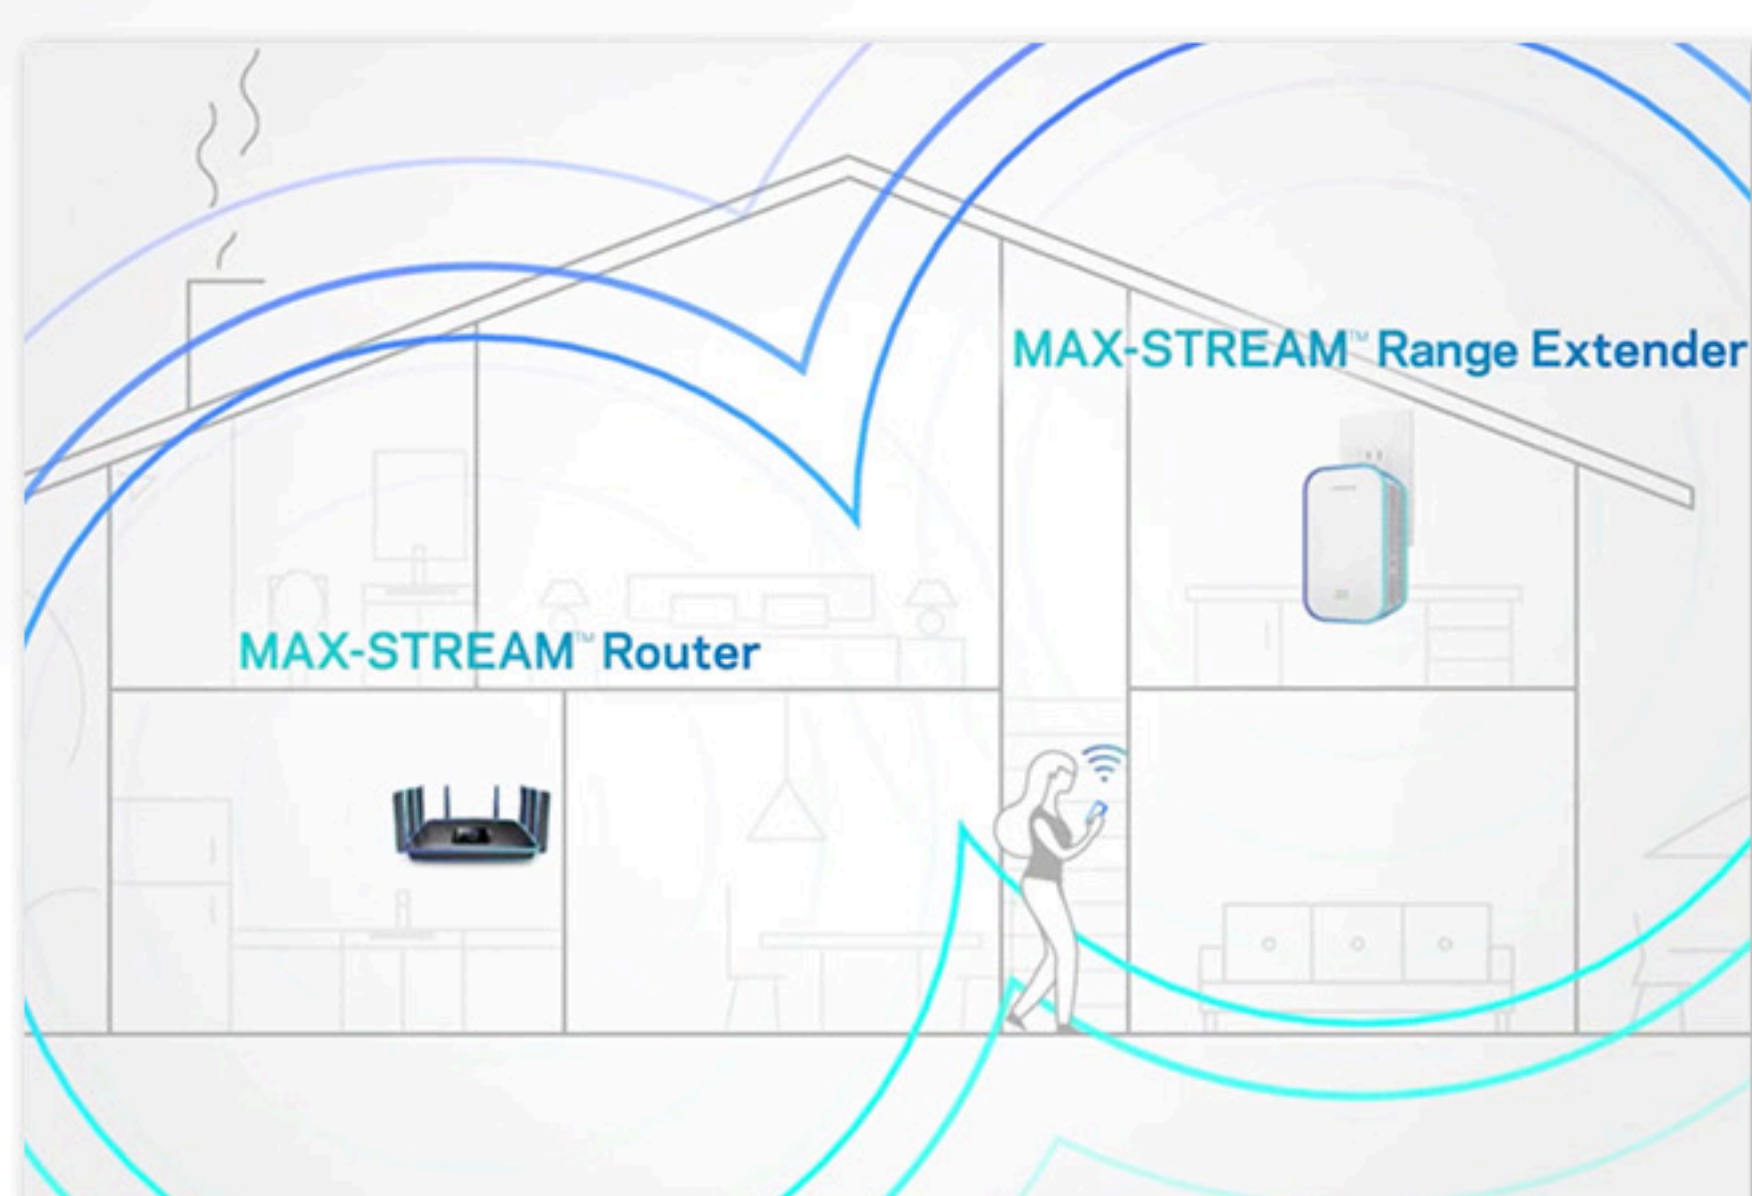

Seamless Roaming

Wi-Fi THAT FOLLOWS YOU

SEE DEMO

Smart Wi-Fi

MANAGE YOUR HOME Wi-Fi WITH THE SMART Wi-Fi APP

Access and control your home network from your mobile device anytime, anywhere. With updated features and intuitive design, the app offers real-time updates; added parental controls; device prioritization; and even customizable guest access, complete with dedicated password.

SEE DEMO