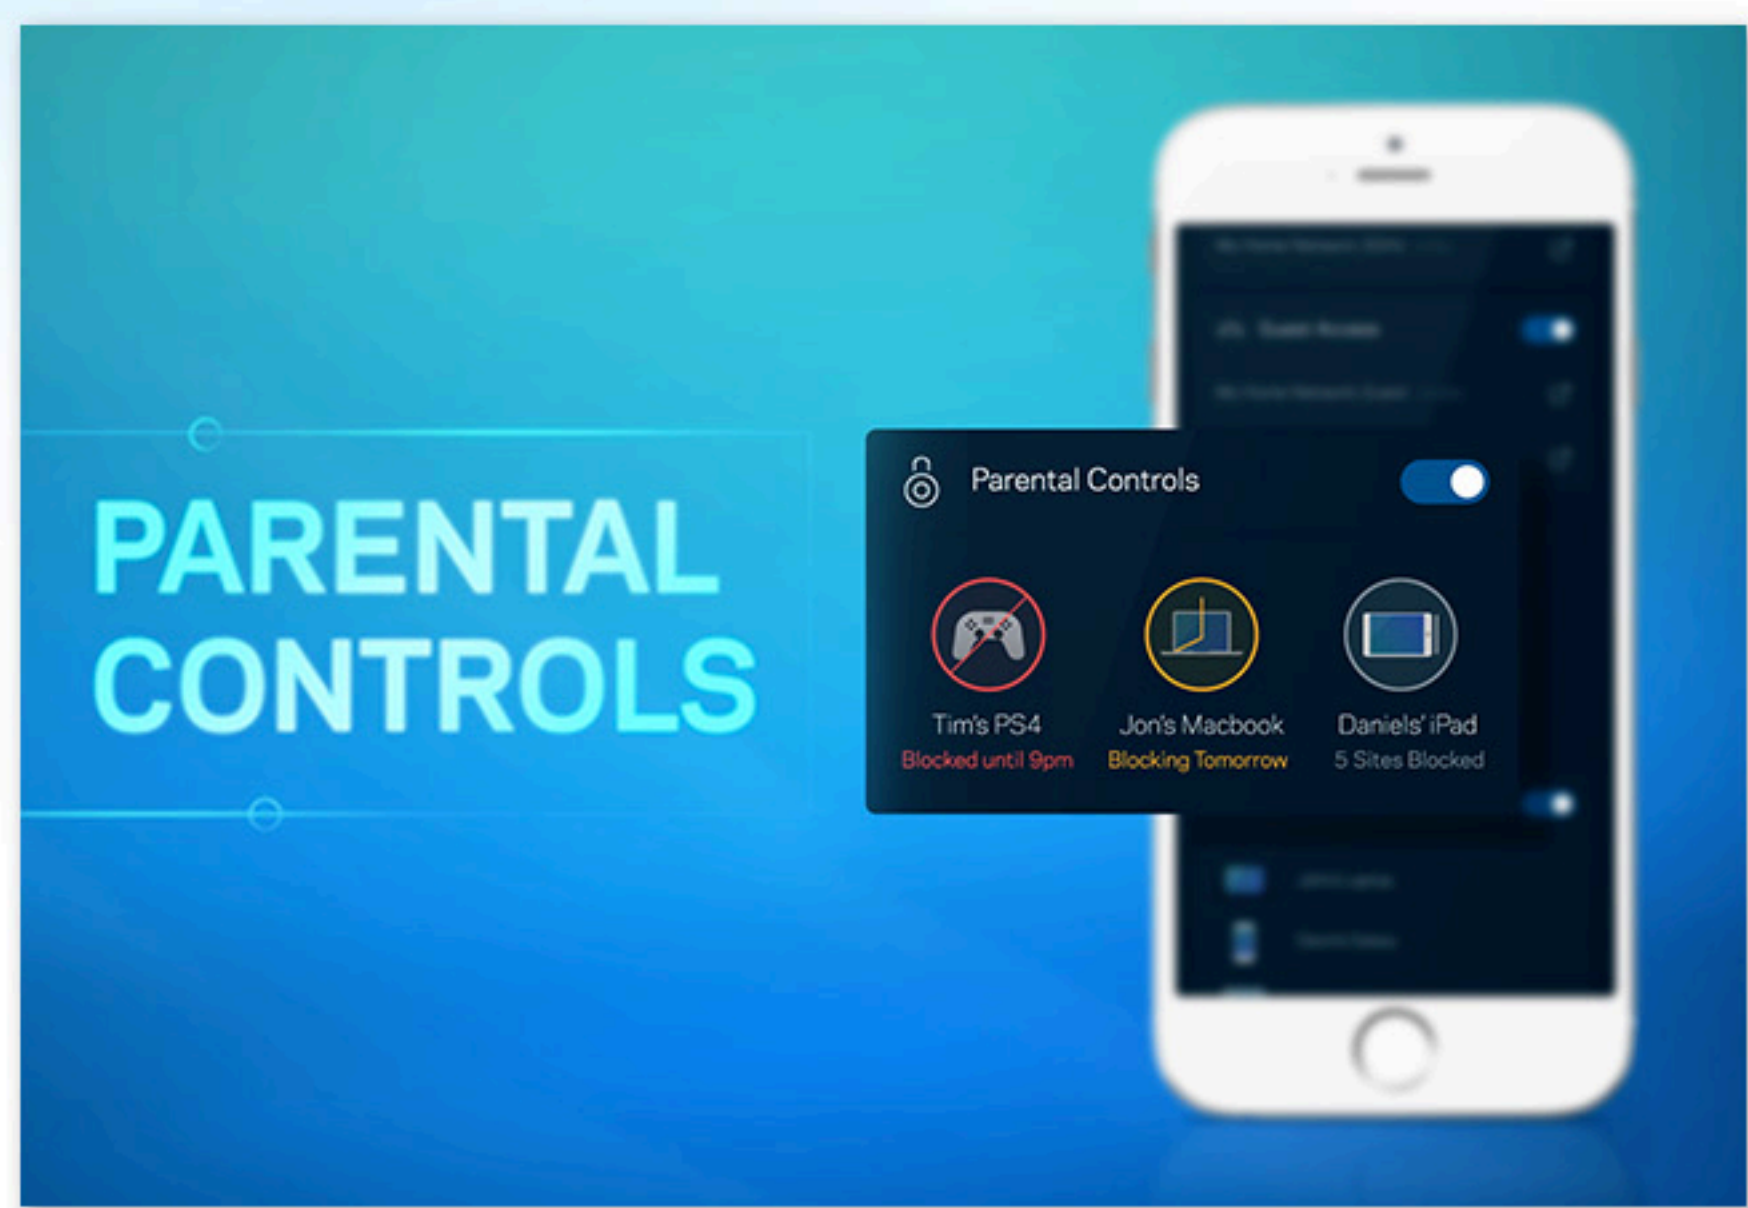

LINKSYS

WI-FI FOR LIFE

MAX-STREAM™ AC5400 Router
Get the speeds you crave—across all your devices—with the fastest tri-band router in its class

MAX-STREAM™ A1900+ Range Extender
Get more range from your Wi-Fi and never lose your connection because of a dead zone in your home

MAX-STREAM™ AC600 Adapter
Instantly upgrade your PC to Next-Gen AC Wi-Fi with a few simple steps

WRT™ 3200ACM MU-MIMO GIGABIT ROUTER

PERFORMANCE PERFECTED®

The world's fastest dual-band router, the WRT3200ACM features Tri-stream 160 for 2x the bandwidth, as well as MU-MIMO technology and open-source customization to deliver the ultimate in speed and power for all your streaming needs.

[SHOP NOW](#)

MAX-STREAM™ AC5400 MU-MIMO GIGABIT ROUTER

SUPERCHARGE YOUR WORK AND PLAY

Delivering speeds that are 57% faster than any other router, the Next-Gen AC Wi-Fi Router with MU-MIMO technology is the fastest Tri-Band router on the market today; ideal for all your office and entertainment devices.

[SHOP NOW](#)

IDEAL FOR
4K HDTV

MAX-STREAM™ AC1750 MU-MIMO GIGABIT ROUTER

WI-FI FOR ALL

The newest addition to the MAX-STREAM™ family, the AC1750 MU-MIMO Wi-Fi Router is the ideal mix of affordability and Next-Gen AC Wi-Fi performance to meet the needs of your entire family.

[SHOP NOW](#)

IDEAL FOR
4K HDTV

Seamless Roaming

WI-FI THAT FOLLOWS YOU

Pair any Max-Stream Router and Range Extender to enable Seamless Roaming technology, which allows you to move freely in and around every room in your house. It will automatically connect your device to the strongest Wi-Fi signal, so you can stream with confidence.

[SEE DEMO](#)

Smart Wi-Fi

MANAGE YOUR HOME WI-FI WITH THE SMART WI-FI APP