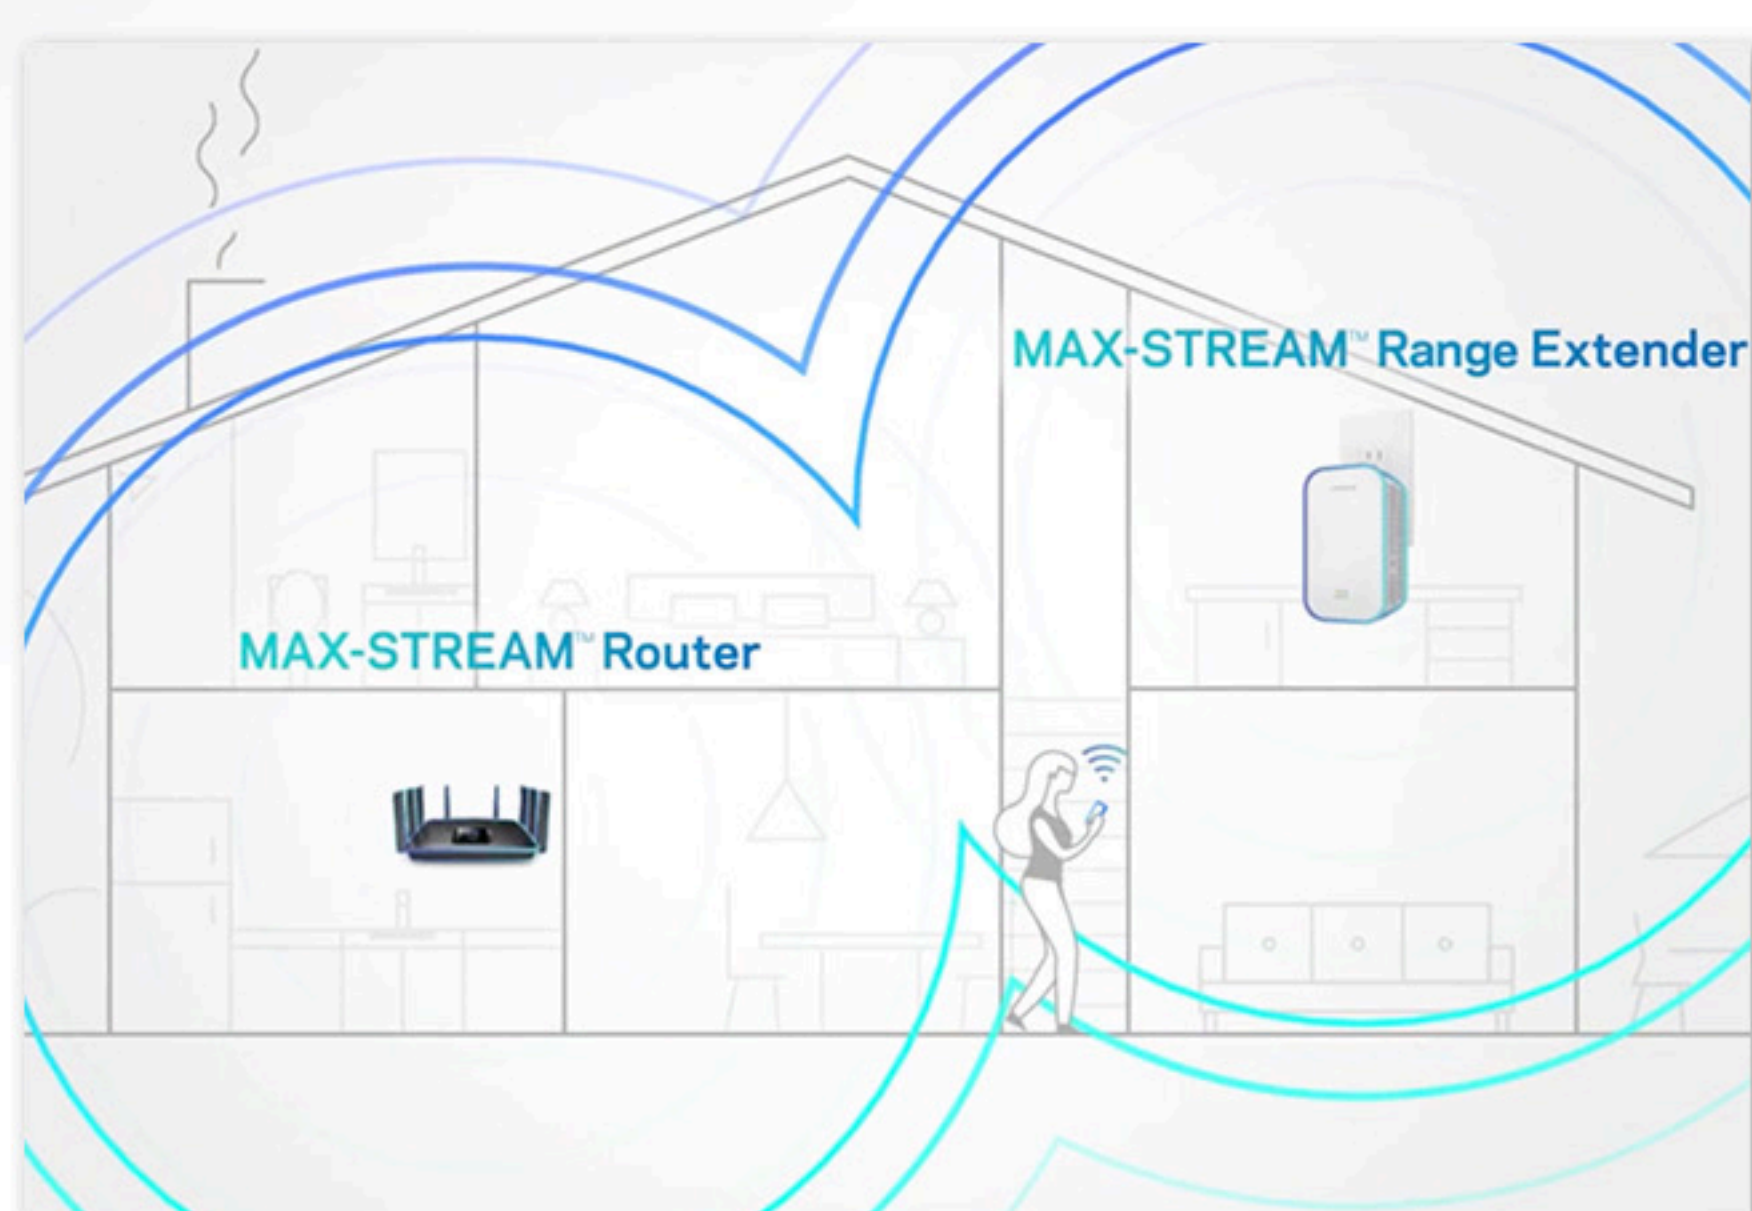

Smart Wi-Fi

MANAGE YOUR HOME Wi-Fi WITH THE SMART Wi-Fi APP

Access and control your home network from your mobile device anytime, anywhere. With updated features and intuitive design, the app offers real-time updates; added parental controls; device prioritization; and even customizable guest access, complete with dedicated password.

[SEE DEMO](#)