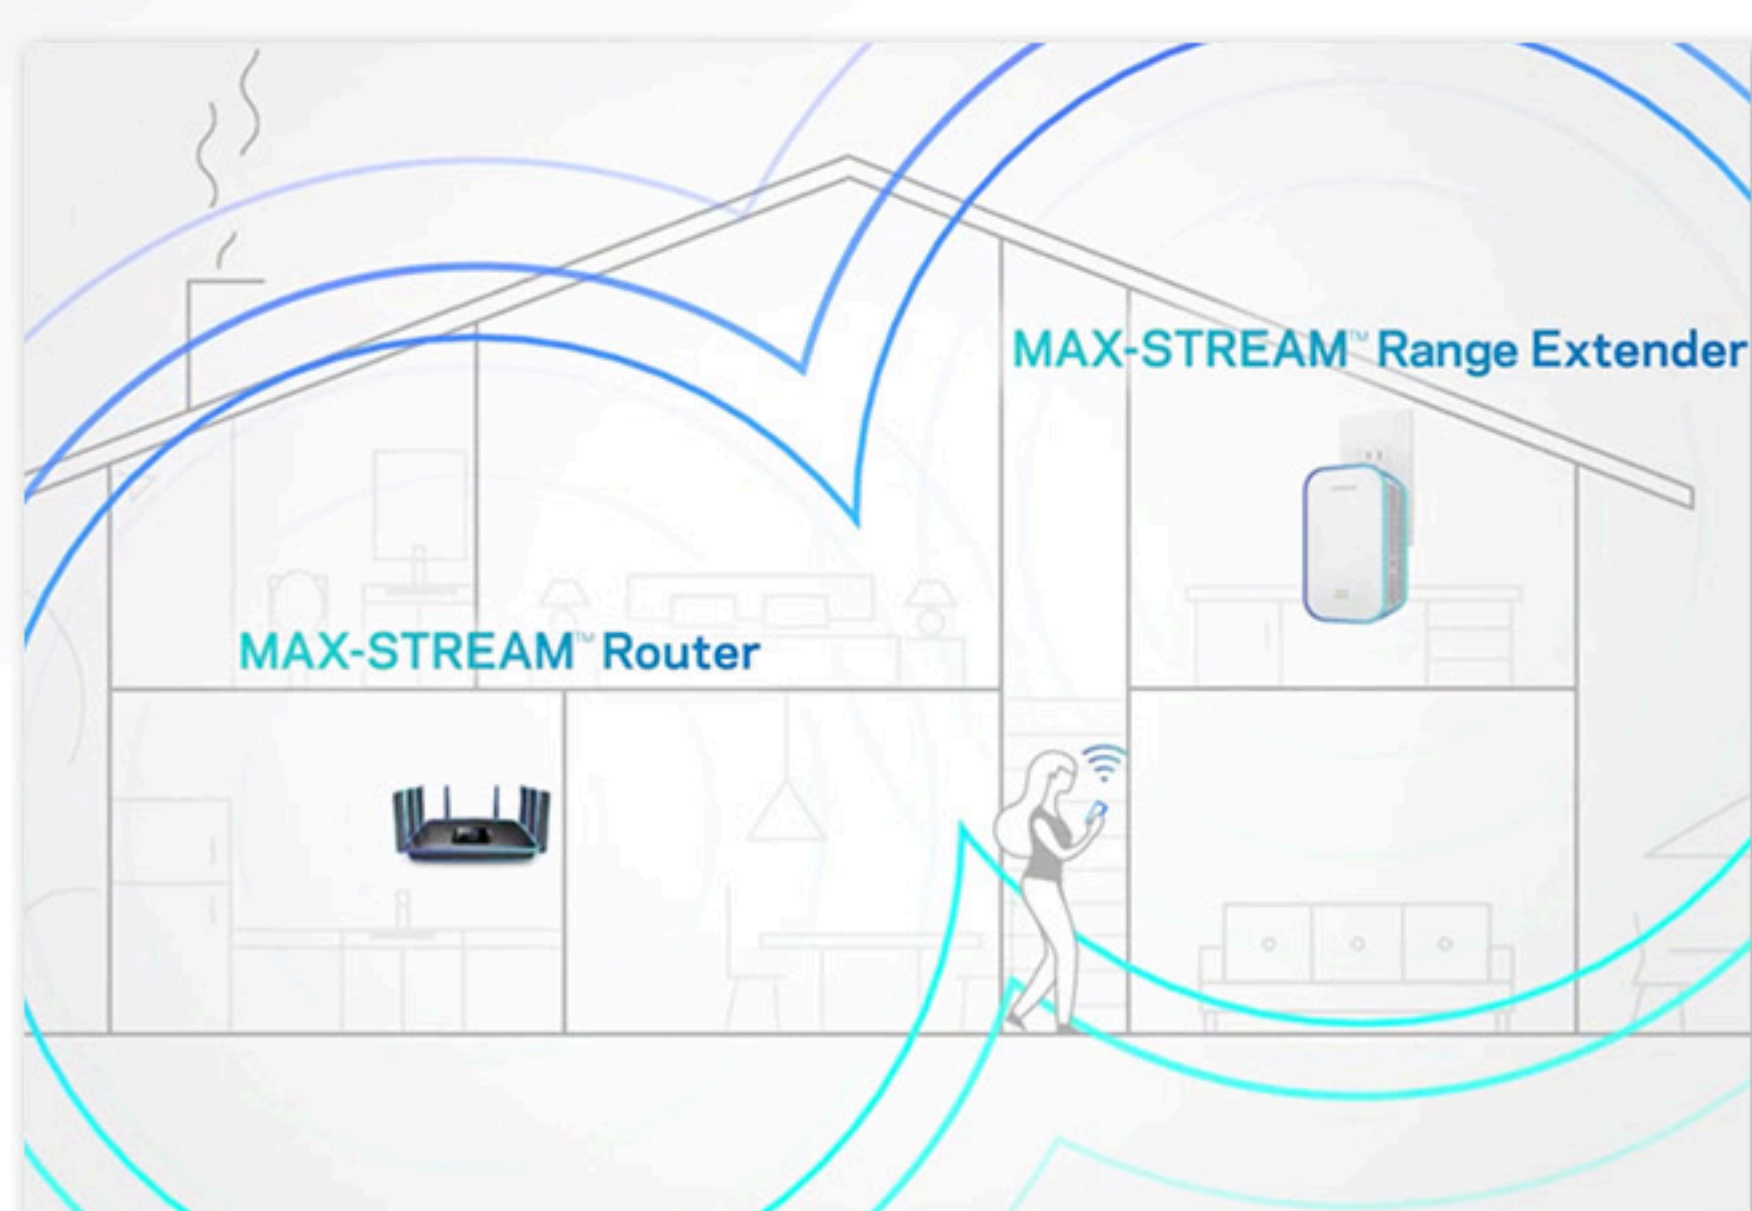

Smart Wi-Fi

MANAGE YOUR HOME Wi-Fi WITH THE SMART Wi-Fi APP

Access and control your home network from your mobile device anytime, anywhere. With updated features and intuitive design, the app offers real-time updates; added parental controls; device prioritization; and even customizable guest access, complete with dedicated password.

SEE DEMO