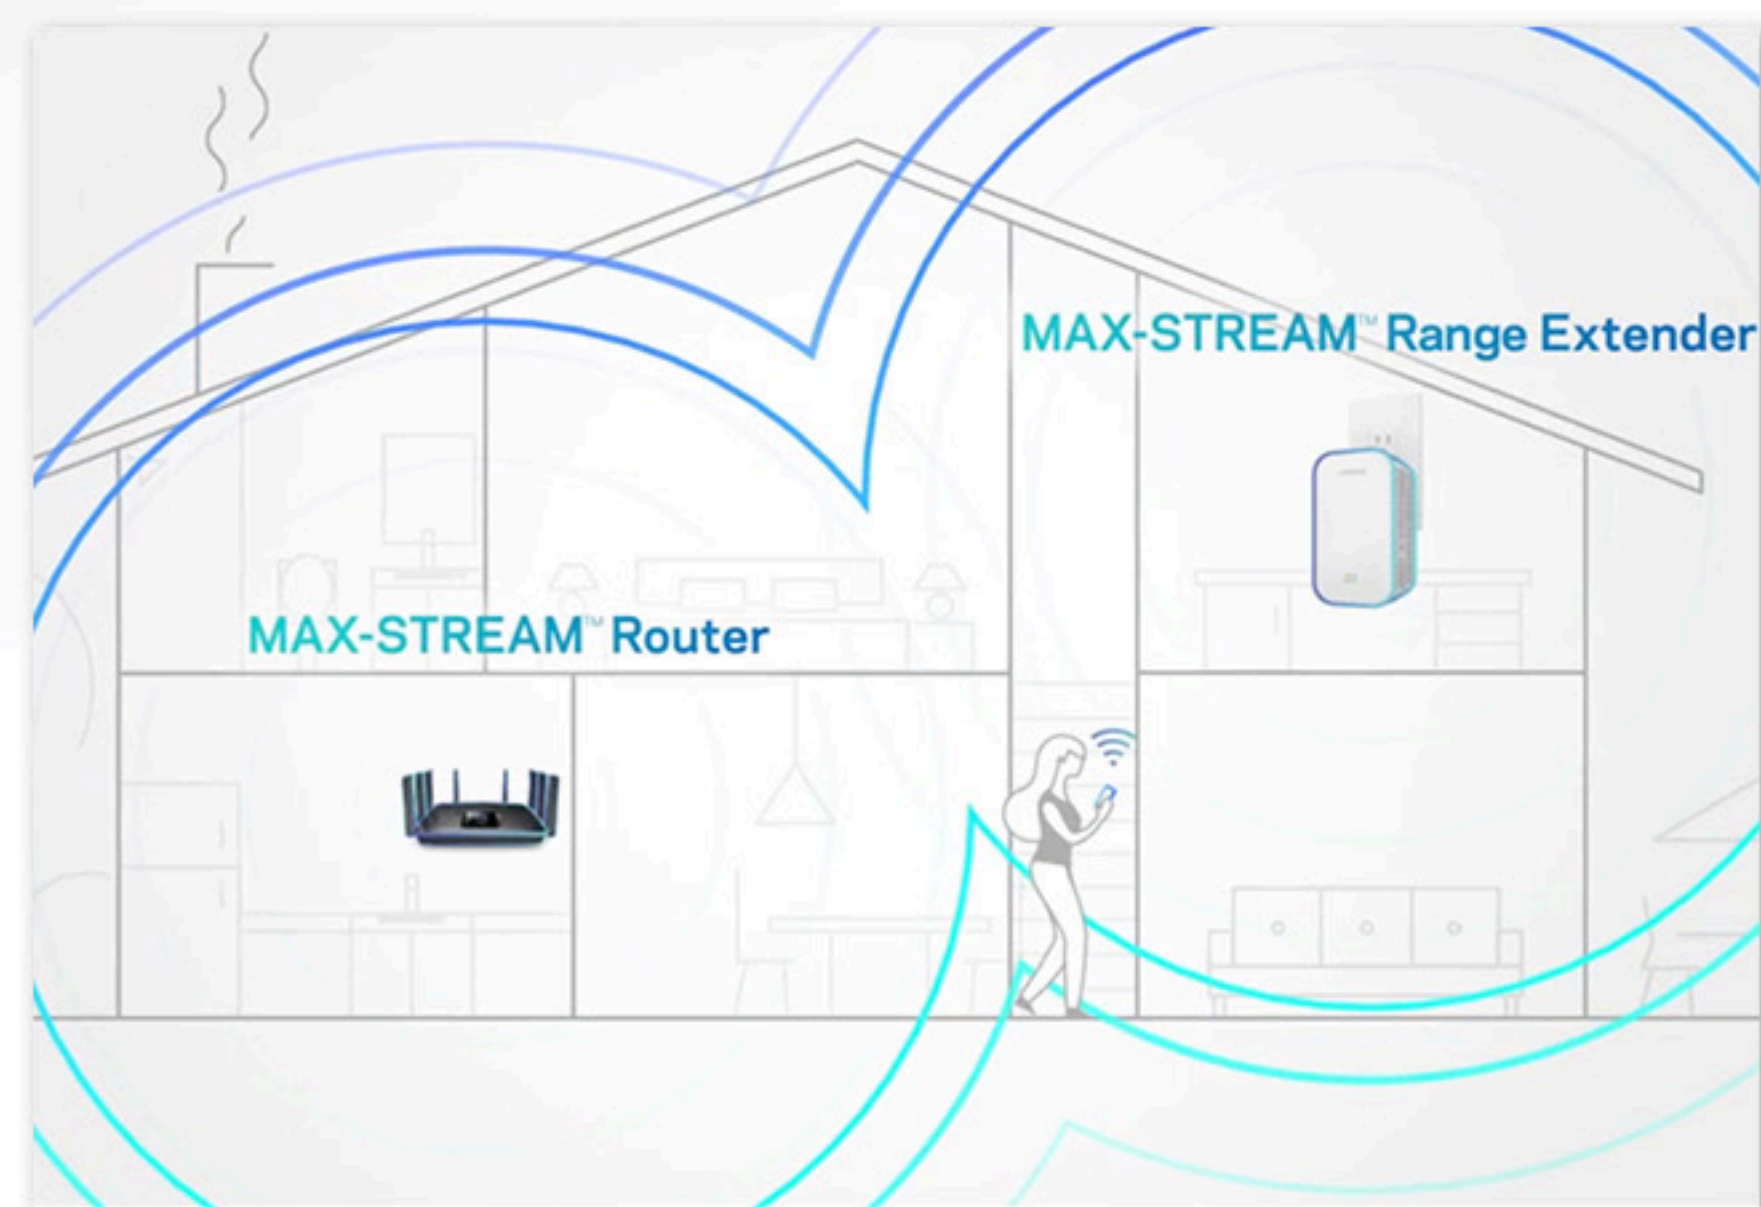

Smart Wi-Fi
MANAGE YOUR HOME Wi-Fi WITH THE SMART Wi-Fi APP

Access and control your home network from your mobile device anytime, anywhere. With updated features and intuitive design, the app offers real-time updates; added parental controls; device prioritization; and even customizable guest access, complete with dedicated password.

[SEE DEMO](#)