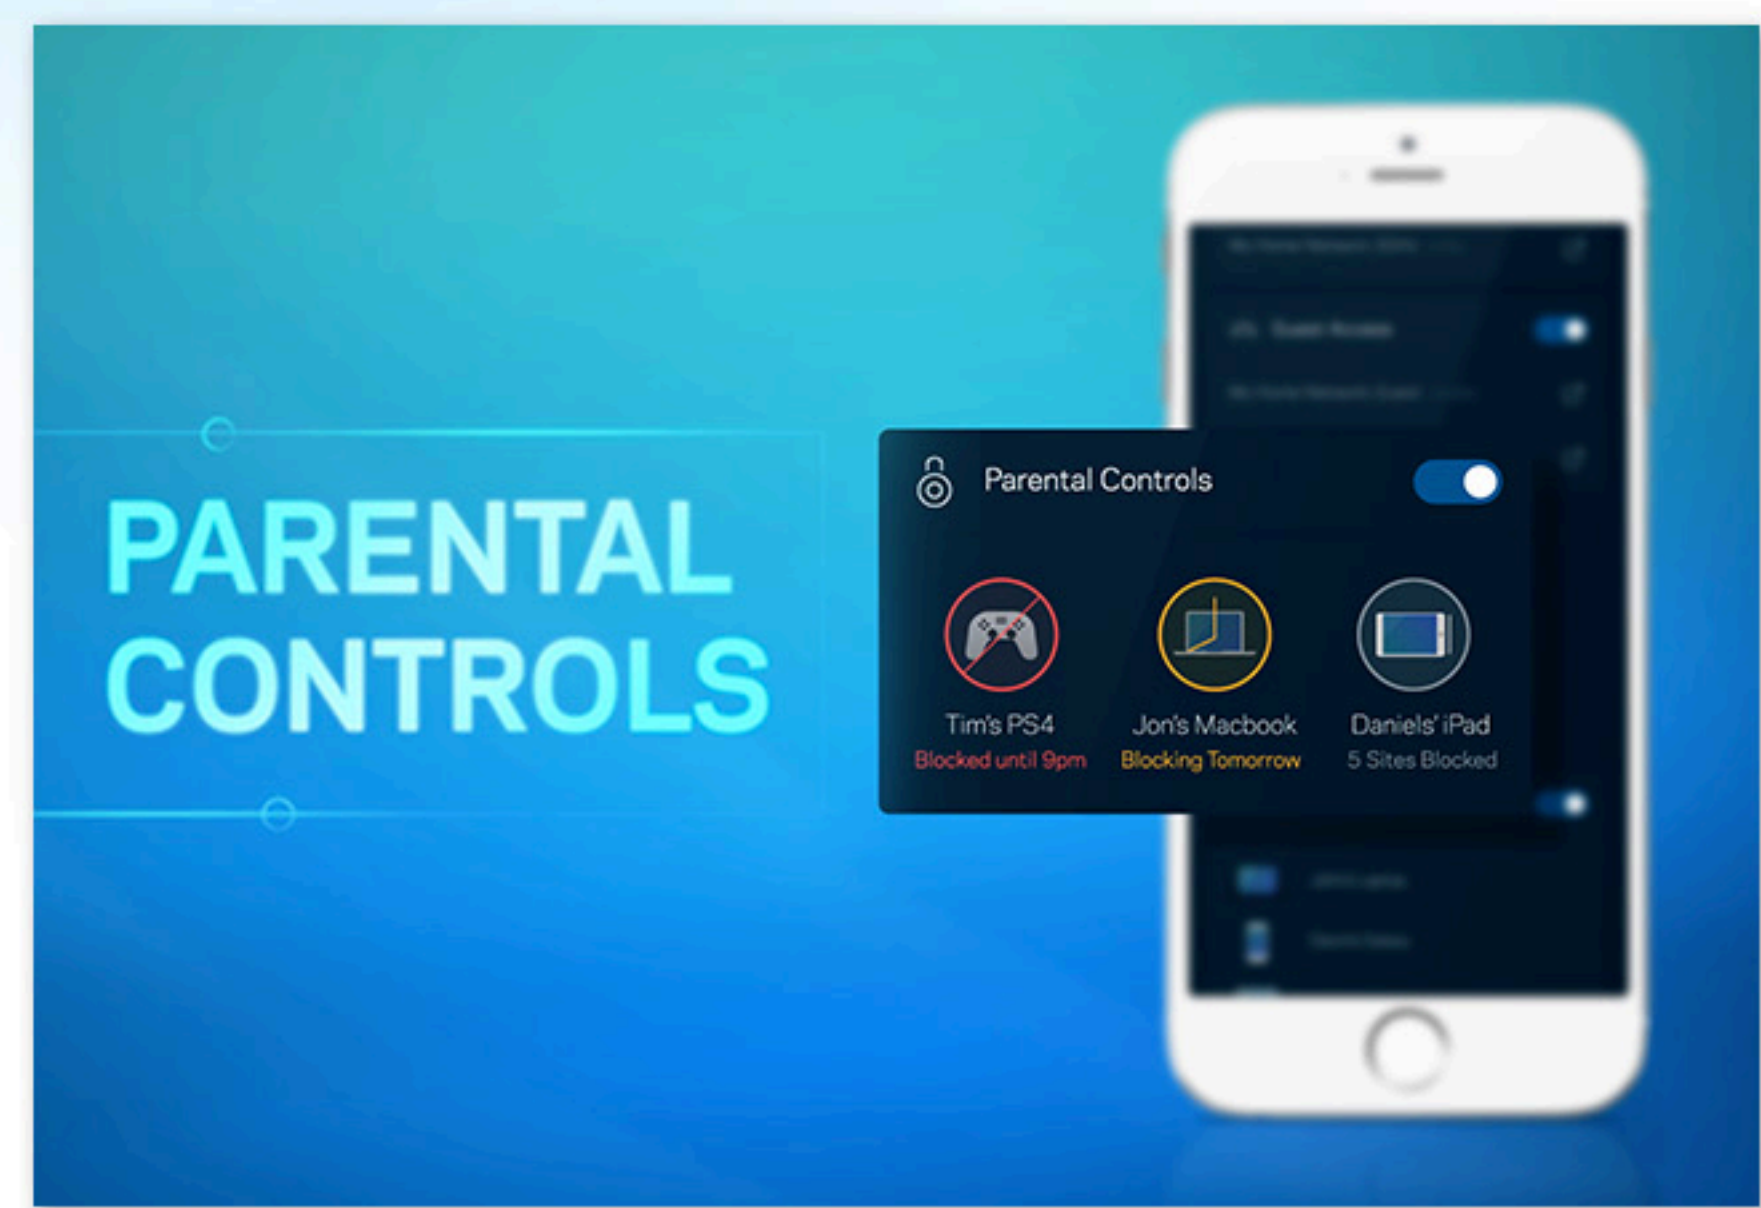

LINKSYS

Wi-Fi FOR LIFE

MAX-STREAM™ AC5400 Router
Get the speeds you crave—across all your devices—with the fastest tri-band router in its class

MAX-STREAM™ A1900+ Range Extender
Get more range from your Wi-Fi and never lose your connection because of a dead zone in your home

MAX-STREAM™ AC600 Adapter
Instantly upgrade your PC to Next-Gen AC Wi-Fi with a few simple steps

WRT™ 3200ACM MU-MIMO GIGABIT ROUTER
PERFORMANCE PERFECTED®

The world's fastest dual-band router, the WRT3200ACM features Tri-stream 160 for 2x the bandwidth, as well as MU-MIMO technology and open-source customization to deliver the ultimate in speed and power for all your streaming needs.

[SHOP NOW](#)

MAX-STREAM™ AC5400 MU-MIMO GIGABIT ROUTER
SUPERCHARGE YOUR WORK AND PLAY

Delivering speeds that are 57% faster than any other router, the Next-Gen AC Wi-Fi Router with MU-MIMO technology is the fastest Tri-Band router on the market today; ideal for all your office and entertainment devices.

[SHOP NOW](#)

IDEAL FOR 4K HDTV

MAX-STREAM™ AC1750 MU-MIMO GIGABIT ROUTER
Wi-Fi FOR ALL

The newest addition to the MAX-STREAM™ family, the AC1750 MU-MIMO Wi-Fi Router is the ideal mix of affordability and Next-Gen AC Wi-Fi performance to meet the needs of your entire family.

[SHOP NOW](#)

IDEAL FOR 4K HDTV

Seamless Roaming
Wi-Fi THAT FOLLOWS YOU

Pair any Max-Stream Router and Range Extender to enable Seamless Roaming technology, which allows you to move freely in and around every room in your house. It will automatically connect your device to the strongest Wi-Fi signal, so you can stream with confidence.

[SEE DEMO](#)

Smart Wi-Fi
MANAGE YOUR HOME Wi-Fi WITH THE SMART Wi-Fi APP