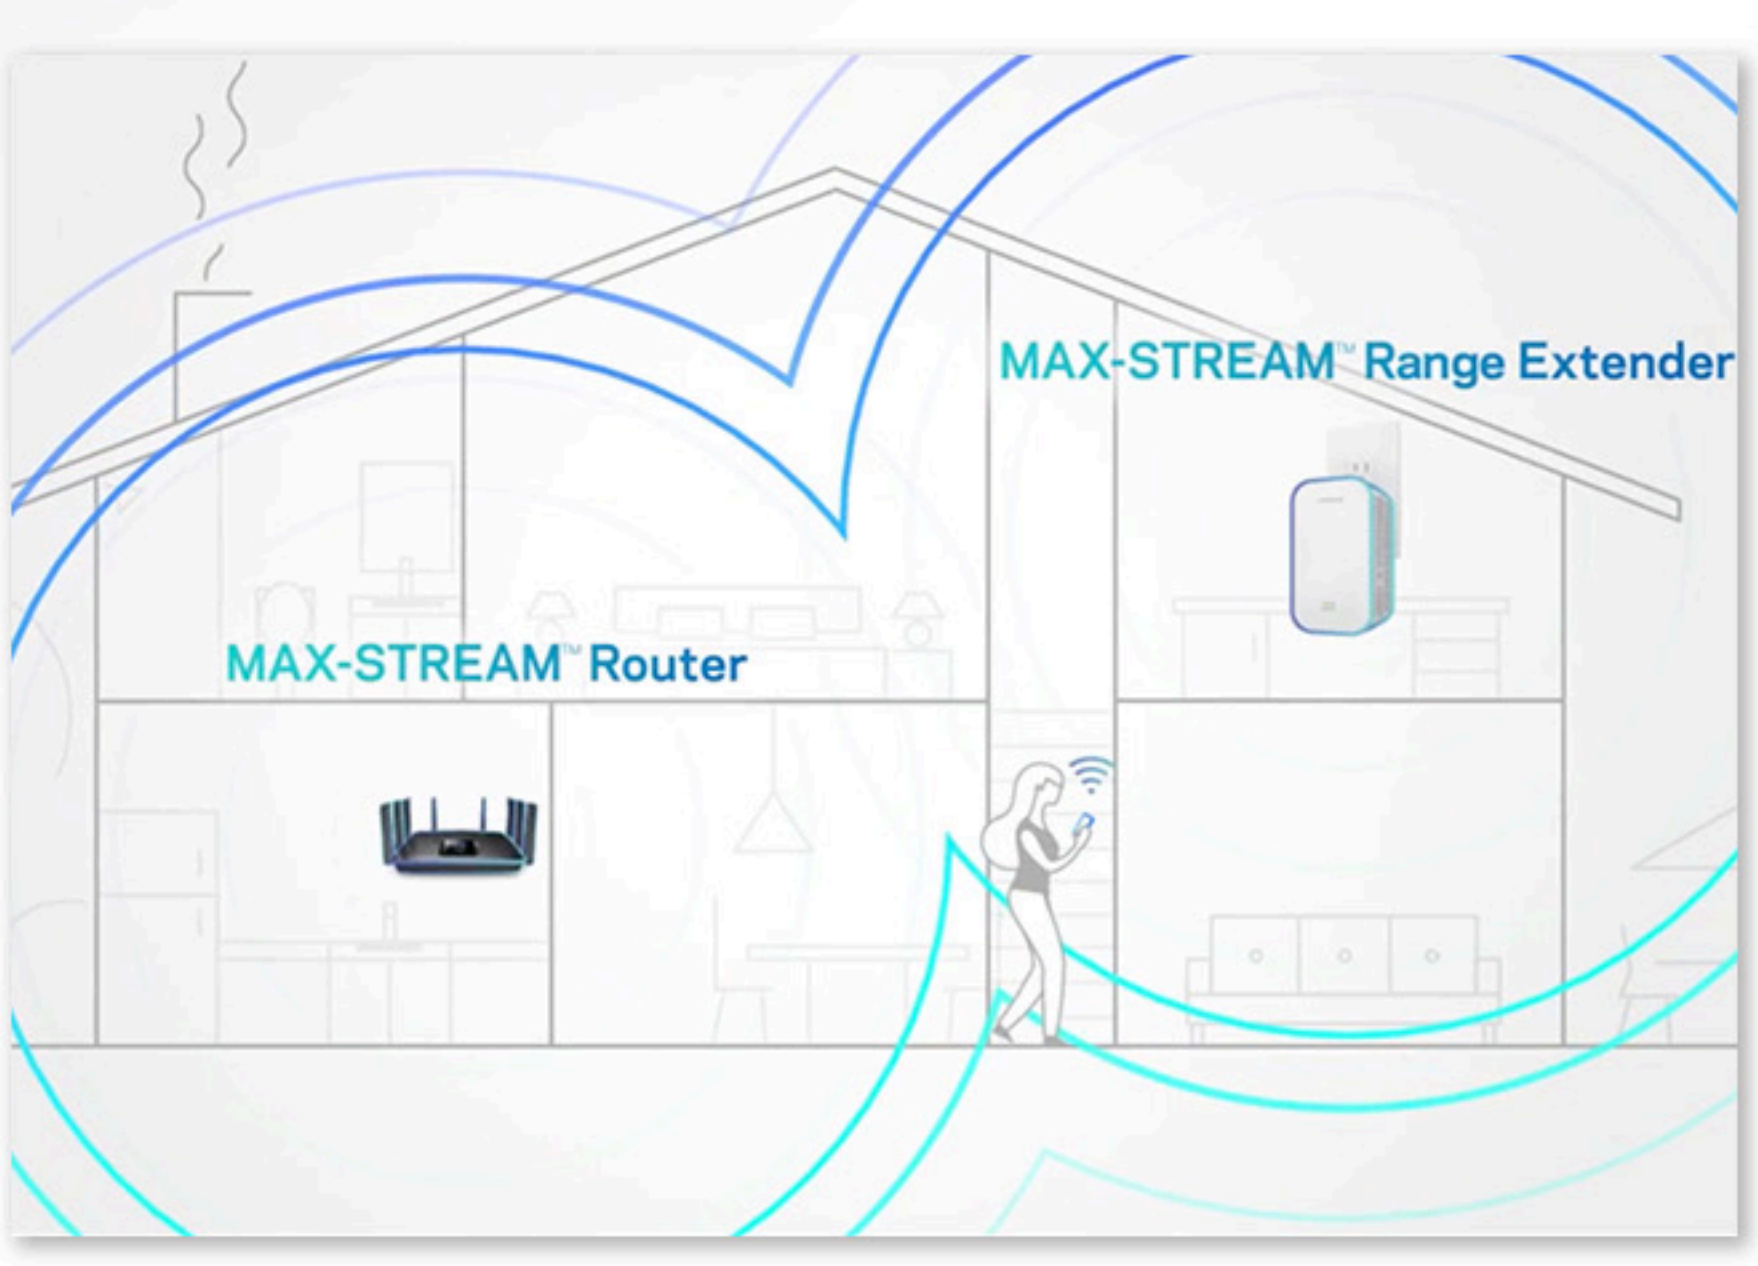

Smart Wi-Fi

MANAGE YOUR HOME WI-FI WITH THE SMART WI-FI APP

Access and control your home network from your mobile device anytime, anywhere. With updated features and intuitive design, the app offers real-time updates; added parental controls; device prioritization; and even customizable guest access, complete with dedicated password.

[SEE DEMO](#)